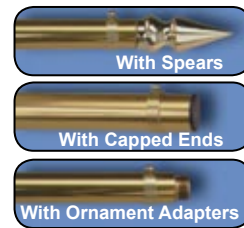

INDOOR & PARADE ACCESSORIES

1 1/8" DIAMETER DELUXE ALUMINUM LEAD PARADE BANNER POLES

Your choice of silver mill finish or shiny, bright-dipped gold anodized finish. These poles come complete with flag rings, and your choice of gold spear ends, capped ends or the ends supplied with an ornament adapter only (no ornaments). Two piece poles are coupled together with a solid brass, precision-machined screw joint. The length of each pole was determined by allowing 6" on each side for hand positions. *NOTE: The banner pictured is NOT included in the pricing below. When ordering a silver pole, gold ornaments are supplied as standard.*

LENGTH	REC. BANNER WIDTH	# OF SECTIONS	WITH SPEAR ENDS			WITH CAPPED ENDS			WITH ORNAMENT ADAPTERS								
			GOLD		SILVER	GOLD		SILVER	GOLD		SILVER						
			ITEM #	PRICE	LBS.	ITEM #	PRICE	ITEM #	PRICE	LBS.	ITEM #	PRICE	LBS.	ITEM #	PRICE		
36"	24"	1	050344	$82.00	1.8	050356	$82.00	050368	$29.00	1.1	050380	$29.00	050392	$37.00	1.2	050404	$37.00
36"	24"	2	050345	91.00	2.0	050357	91.00	050369	36.00	1.4	050381	36.00	050393	47.00	1.5	050405	47.00
48"	36"	1	050346	85.00	2.0	050358	85.00	050370	28.00	1.3	050382	28.00	050394	40.00	1.4	050406	40.00
48"	36"	2	050347	100.00	2.2	050359	100.00	050371	42.00	1.6	050383	42.00	050395	55.00	1.7	050407	55.00
60"	48"	1	050348	89.00	2.2	050360	89.00	050372	31.00	1.5	050384	31.00	050396	42.00	1.6	050408	42.00
60"	48"	2	050349	106.00	2.4	050361	106.00	050373	49.00	1.8	050385	49.00	050397	64.00	1.9	050409	64.00
72"	60"	1	050350	98.00	2.4	050362	98.00	050374	39.00	1.7	050386	39.00	050398	53.00	1.8	050410	53.00
72"	60"	2	050351	112.00	2.6	050363	112.00	050375	56.00	2.0	050387	56.00	050399	71.00	2.1	050411	71.00
84"	72"	1	050352	103.00	2.6	050364	103.00	050376	45.00	1.9	050388	45.00	050400	58.00	2.0	050412	58.00
84"	72"	2	050353	121.00	2.8	050365	121.00	050377	61.00	2.2	050389	61.00	050401	77.00	2.3	050413	77.00
96"	84"	2	050354	127.00	3.0	050366	127.00	050378	68.00	2.4	050390	68.00	050402	83.00	2.5	050414	83.00
108"	96"	2	050355	134.00	3.2	050367	134.00	050379	78.00	2.6	050391	78.00	050403	91.00	2.7	050415	91.00

1" DIAMETER BUDGET ALUMINUM LEAD PARADE BANNER POLES

An excellent choice where economy is desired. Two piece poles are coupled together with a precision-machined brass screw joint. These poles come complete with gold plated plastic acorn ornaments on each end and flag rings to attach the banner. The length of each pole was determined by allowing 2" on each end for the acorn ornament and 6" on each end for hand positions. Your choice of either silver mill finish or shiny, bright-dipped gold anodized finish. *NOTE: The banner pictured is NOT included in the pricing. When ordering a silver pole, gold ornaments are supplied as standard.*