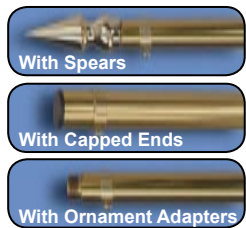

INDOOR & PARADE ACCESSORIES

1 1/8" DIAMETER DELUXE ALUMINUM LEAD PARADE BANNER POLES

Your choice of silver mill finish or shiny, bright-dipped gold anodized finish. These poles come complete with flag rings, and your choice of gold spear ends, capped ends or the ends supplied with an ornament adapter only (no ornaments). Two piece poles are coupled together with a solid brass, precision-machined screw joint. The length of each pole was determined by allowing 6" on each side for hand positions. *NOTE: The banner pictured is NOT included in the pricing below. When ordering a silver pole, gold ornaments are supplied as standard.*

LENGTH	REC. BANNER WIDTH	# OF SECTIONS	WITH SPEAR ENDS			WITH CAPPED ENDS			WITH ORNAMENT ADAPTERS								
			GOLD		SILVER	GOLD		SILVER	GOLD		SILVER						
			ITEM #	PRICE	LBS.	ITEM #	PRICE	ITEM #	PRICE	LBS.	ITEM #	PRICE	LBS.	ITEM #	PRICE		
36"	24"	1	050344	$82.00	1.8	050356	$82.00	050368	$29.00	1.1	050380	$29.00	050392	$37.00	1.2	050404	$37.00
36"	24"	2	050345	91.00	2.0	050357	91.00	050369	36.00	1.4	050381	36.00	050393	47.00	1.5	050405	47.00
48"	36"	1	050346	85.00	2.0	050358	85.00	050370	28.00	1.3	050382	28.00	050394	40.00	1.4	050406	40.00
48"	36"	2	050347	100.00	2.2	050359	100.00	050371	42.00	1.6	050383	42.00	050395	55.00	1.7	050407	55.00
60"	48"	1	050348	89.00	2.2	050360	89.00	050372	31.00	1.5	050384	31.00	050396	42.00	1.6	050408	42.00
60"	48"	2	050349	106.00	2.4	050361	106.00	050373	49.00	1.8	050385	49.00	050397	64.00	1.9	050409	64.00
72"	60"	1	050350	98.00	2.4	050362	98.00	050374	39.00	1.7	050386	39.00	050398	53.00	1.8	050410	53.00
72"	60"	2	050351	112.00	2.6	050363	112.00	050375	56.00	2.0	050387	56.00	050399	71.00	2.1	050411	71.00
84"	72"	1	050352	103.00	2.6	050364	103.00	050376	45.00	1.9	050388	45.00	050400	58.00	2.0	050412	58.00
84"	72"	2	050353	121.00	2.8	050365	121.00	050377	61.00	2.2	050389	61.00	050401	77.00	2.3	050413	77.00
96"	84"	2	050354	127.00	3.0	050366	127.00	050378	68.00	2.4	050390	68.00	050402	83.00	2.5	050414	83.00
108"	96"	2	050355	134.00	3.2	050367	134.00	050379	78.00	2.6	050391	78.00	050403	91.00	2.7	050415	91.00

1" DIAMETER BUDGET ALUMINUM LEAD PARADE BANNER POLES

An excellent choice where economy is desired. Two piece poles are coupled together with a precision-machined brass screw joint. These poles come complete with gold plated plastic acorn ornaments on each end and flag rings to attach the banner. The length of each pole was determined by allowing 2" on each end for the acorn ornament and 6" on each end for hand positions. Your choice of either silver mill finish or shiny, bright-dipped gold anodized finish. *NOTE: The banner pictured is NOT included in the pricing. When ordering a silver pole, gold ornaments are supplied as standard.*