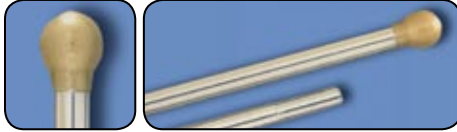

BUDGET ALUMINUM POLES

These aluminum poles offer both beauty and economy. Two piece poles swedge together perfectly for a smooth finish. 3/4" poles are supplied with a gold plated plastic acorn while the 1" poles are supplied with a gold vinyl ball. All are supplied with two nylon flag ties. Your choice of silver mill finish or shiny, gold anodized finish.

MODEL	HT.	DIA.	# OF SECTIONS	LBS.	GOLD			SILVER		
					ITEM #	1-11	12+	ITEM #	1-11	12+
BPA-3	6'	3/4"	1	.54	050258	$21.00	$19.00	050268	$19.00	$17.00
BPA-4	6'	3/4"	2	.54	050259	22.00	20.00	050269	20.00	18.00
BPA-5	6'	1"	1	.81	050260	23.00	21.00	050270	21.00	19.00
BPA-2	6'	1"	2	.81	050261	24.00	22.00	050271	22.00	20.00
BPA-6	7'	1"	1	.93	050262	27.00	24.00	050272	24.00	22.00
BPA-7	7'	1"	2	.93	050263	25.00	24.00	050273	23.00	21.00
BPA-8	8'	1"	1	1.1	050264	30.00	28.00	050274	28.00	25.00
BPA-1	8'	1"	2	1.1	050265	31.00	29.00	050275	29.00	27.00
BPA-9	9'	1"	2	1.2	050266	34.00	31.00	050276	31.00	29.00
BPA-10	10'	1"	2	1.4	050267	36.00	34.00	050277	34.00	31.00