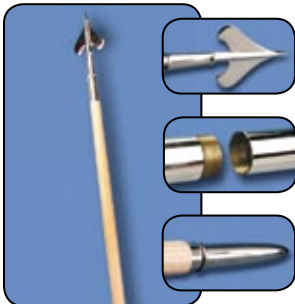

With Silver Fittings - Each set comes complete with Silver Metal Army Spear, Chrome Plated Brass Screw Joint and Chrome Plated Bottom Ferrule.

With Gold Fittings - Each set comes complete with Brass Plated Metal Army Spear, Brass Plated Screw Joint and Brass Plated Bottom Ferrule.

ITEM #	HEIGHT	DIAMETER	1-11	12+	LBS.
050531	7'	1 1/4"	$170.00	$160.00	4.6
050532	8'	1 1/4"	178.00	170.00	5.1
050533	9'	1 1/4"	190.00	180.00	5.4

ITEM #	HEIGHT	DIAMETER	1-11	12+	LBS.
050545	7'	1 1/4"	$146.00	$137.00	4.6
050546	8'	1 1/4"	155.00	146.00	5.1
050547	9'	1 1/4"	166.00	157.00	5.4

GUIDON POLE STANDS

These easily movable, cast stands come complete with our Guidon Pole Bottom Ferrule Adapter as shown below. The pricing below includes the adapter - no need to order the adapter as a separate item. Not intended for outdoor display.