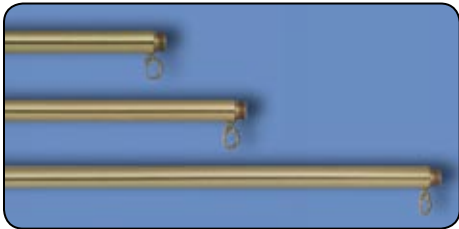

# INDOOR & PARADE ACCESSORIES

Two piece poles are coupled with a precision machined brass screw joint. 1" dia. poles are available in your choice of silver mill finish or shiny, gold anodized finish. 1 1/8" dia. poles are available in your choice of shiny, silver or gold anodized finish.

## ALUMINUM MARCHING BAND POLES

With Top Ornament Adapter & Bottom Plug

MODEL	HT.	DIA.	# OF SECTIONS	LBS.	GOLD			SILVER		
					ITEM #	1-11	12+	ITEM #	1-11	12+
MP-12	6'	1"	2	1.1	050295	\$56.00	\$53.00	050307	\$53.00	\$51.00
MP-15	7'	1"	1	.99	050298	43.00	41.00	050310	40.00	38.00
MP-16	7'	1"	2	1.2	050299	63.00	60.00	050311	60.00	58.00
MP-19	8'	1"	1	1.2	050302	49.00	47.00	050314	47.00	45.00
MP-20	8'	1"	2	1.3	050303	67.00	65.00	050315	66.00	64.00
MP-21	8'	1 1/8"	1	1.8	050304	52.00	50.00	050316	52.00	50.00

**NOTE:** The parade ball ornament pictured is sold separately and is NOT included in the pricing.

Identical to the above marching poles but supplied with a top cap instead of a top ornament adapter.

## ADJUSTABLE ALUMINUM POLE

The one pole that is just the right height for all popular sizes of indoor/parade flags. No tools are required for quick, easy twist-lock setting of telescoping sections at any height from 6' to 10'. This pole comes complete with ornament top adapter, cord & tassel ring, flag rings and capped bottom. Available in bright gold anodized finish only.