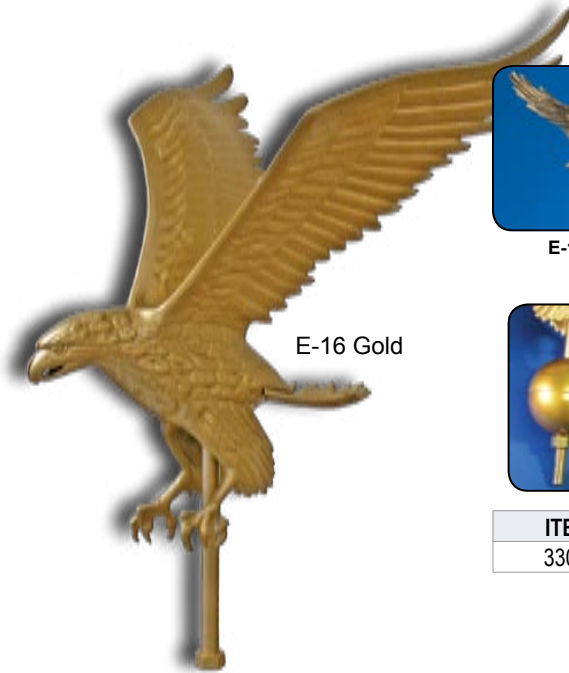

METAL EAGLE ORNAMENT

Gold Powder Coated Painted Finish

MODEL	ITEM #	WING SPAN	HT.	SPINDLE THREADING	PRICE	LBS.
E-8PC	050538	8 1/4"	7"	1/2"-13NC	\$28	1.4

SEE PAGES 66 THROUGH 68 FOR OTHER ORNAMENTS

Any ornament on pages 52 through 54 that will accept a spindle adapter can be ordered for use as an outdoor flagpole ornament.

Perched Eagle

Passion Cross

Parade Ball

Star of David

Army Spear

Maple Leaf

All bronze colored accessories on pages 168 through 191 are supplied in a dark bronze #313 shade. If medium bronze #312, light bronze #311 or a custom color is desired please call for pricing.

FLAGPOLE ORNAMENTS

E-16 Gold

ALUMINUM FLYING EAGLES

E-11 GOLD

E-11 NATURAL

E-16 GOLD

E-16 NATURAL

GOLD ANODIZED ALUMINUM GLOBE FOR E-16 EAGLE

Slips Over The Spindle of the E-16 Eagle

E-24 GOLD

E-24 NATURAL

ITEM #	DIAMETER	PRICE	LBS.
330090	3"	\$13.80	.07

MODEL	WING SPAN	HEIGHT	SPINDLE THREADING	LBS.	GOLD			NATURAL		
					ITEM #	1-5	6+	ITEM #	1-5	6+
E-11	11 1/4"	12"	1/2"-13NC	3.0	330055	\$89	\$85	330058	\$113	\$103
E-16	15"	18"	1/2"-13NC	7.0	330056	111	105	330059	154	140
E-24	24"	10"	1/2"-13NC	12	330057	196	178	330060	216	194