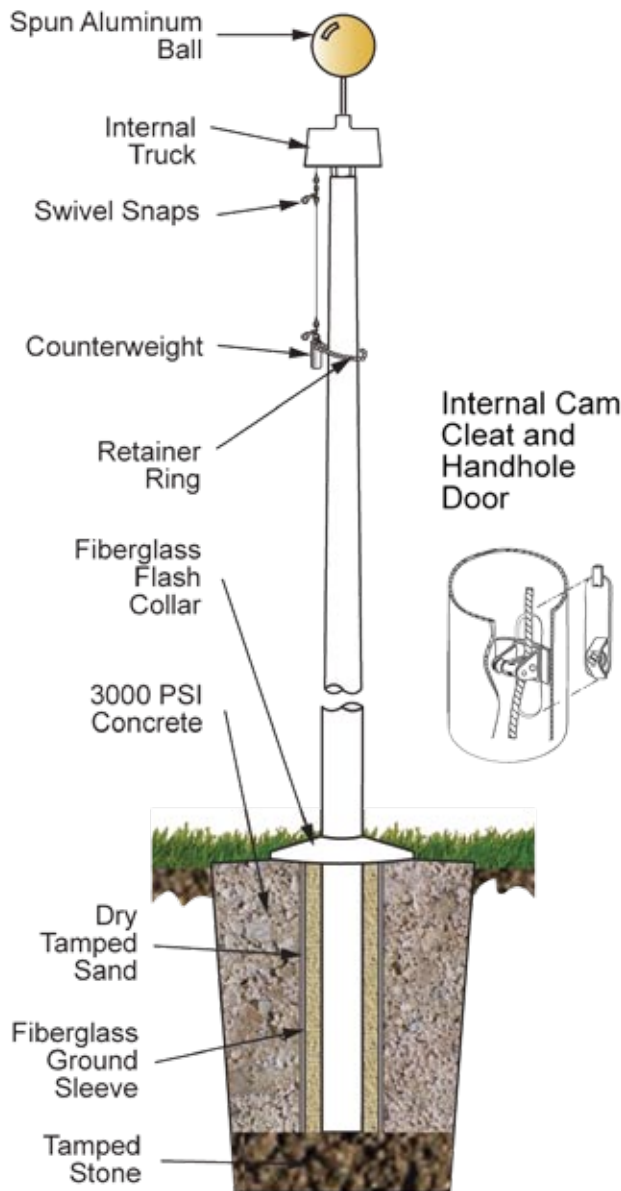

OUTDOOR FLAGPOLES

FIBERGLASS INTERNAL HALYARD SERIES

STANDARD ACCESSORIES

- Gold anodized aluminum ball ornament
- Stationary truck on poles 25' through 40' ; revolving truck on poles 50' through 78'
- Swivel flag snaps with vinyl covers on all models
- Fiberglass flash collar
- Fiberglass foundation sleeve

*Shipped in two sections with self-aligning joint. **Shipped with a hinged, shoe base mount.