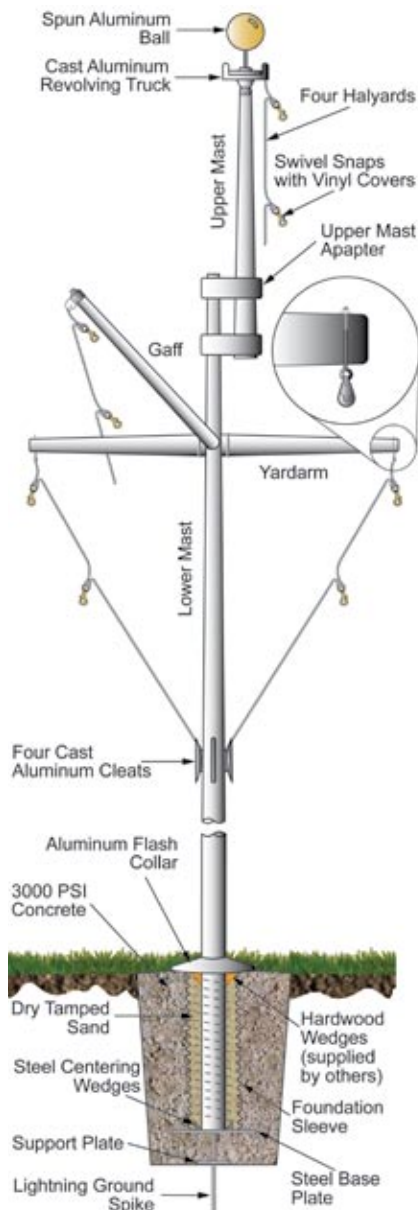

MODEL	EXPOSED HEIGHT	OVERALL LENGTH	BUTT DIA.	TOP DIA.	WALL	YARDARM DIMENSIONS			GAFF DIMENSIONS			SHIPPING WEIGHT
						LENGTH	CENTER	ENDS	LENGTH	BUTT	TOP	
ECPDM20	20'	23'	5"	3"	.188	6'	3 1/2"	2"	5'	3 1/2"	2"	208 lbs.
ECPDM25	25'	27'	5 1/2"	3 1/2"	.188	6 1/2'	3 1/2"	2"	5 1/2'	3 1/2"	2"	268 lbs.
ECPDM30	30'	33'	6"	3 1/2"	.188	8 1/2'	3 1/2"	2"	6 1/2'	3 1/2"	2"	348 lbs.
ECPDM35	35'	38 1/2'	7"	3 1/2"	.188	9 1/2'	3 1/2"	2"	7 1/2'	3 1/2"	2"	442 lbs.
ECPDM40	40'	44'	8"	3 1/2"	.188	11'	3 1/2"	2"	9'	3 1/2"	2"	538 lbs.
ECPDM45	45'	49'	8"	3 1/2"	.188	11'	3 1/2"	2"	9'	3 1/2"	2"	588 lbs.
ECPDM50	50'	55'	10"	4"	.188	13'	3 1/2"	2"	10'	3 1/2"	2"	698 lbs.
ECPDM60	60'	66'	12"	4"	.250	14'	3 1/2"	2"	12'	3 1/2"	2"	983 lbs.
ECPDM70	70'	77'	12"	4"	.312	16'	3 1/2"	2"	14'	3 1/2"	2"	1117 lbs.

SATIN

MODEL	ITEM #	1-2	3-6	7+
ECPDM20	320845	$4,030	$3,870	$3,660
ECPDM25	320846	4,830	4,590	4,350
ECPDM30	320847	5,330	5,070	4,800
ECPDM35	320848	6,230	5,910	5,600
ECPDM40	320849	7,630	7,250	6,870
ECPDM45	320850	8,400	7,970	7,540
ECPDM50	320851	9,910	9,400	8,910
ECPDM60	320852	15,260	14,420	13,670
ECPDM70	320853	19,080	18,020	16,850

CLEAR ANODIZED

MODEL	ITEM #	1-2	3-6	7+
ECPDM20	320855	$4,590	$4,360	$4,120
ECPDM25	320856	5,470	5,180	4,910
ECPDM30	320857	6,000	5,690	5,390
ECPDM35	320858	7,040	6,680	6,310
ECPDM40	320859	8,690	8,250	7,820
ECPDM45	320860	9,550	9,070	8,590
ECPDM50	320861	11,350	10,780	10,210
ECPDM60	320862	17,380	16,810	15,920
ECPDM70	320863	21,910	20,820	20,030

BRONZE ANODIZED

MODEL	ITEM #	1-2	3-6	7+
ECPDM20	320865	$4,770	$4,530	$4,280
ECPDM25	320866	5,600	5,320	5,040
ECPDM30	320867	6,130	5,810	5,510
ECPDM35	320868	7,200	6,850	6,480
ECPDM40	320869	8,820	8,370	7,920
ECPDM45	320870	9,730	9,240	8,740
ECPDM50	320871	11,630	11,050	10,460
ECPDM60	320872	17,810	16,920	16,020
ECPDM70	320873	22,380	21,260	20,150

BLACK ANODIZED

MODEL	ITEM #	1-2	3-6	7+
ECPDM20	320875	$4,850	$4,610	$4,360
ECPDM25	320876	5,660	5,380	5,080
ECPDM30	320877	6,190	5,870	5,560
ECPDM35	320878	7,280	6,900	6,540
ECPDM40	320879	8,880	8,450	7,990
ECPDM45	320880	9,830	9,330	8,840
ECPDM50	320881	11,690	11,120	10,530
ECPDM60	320882	17,920	17,030	16,140
ECPDM70	320883	22,480	21,370	20,260

All poles on pages 141 through 167 can be mixed to achieve the higher quantity pricing, but shipment must be made to the same location at the same time.