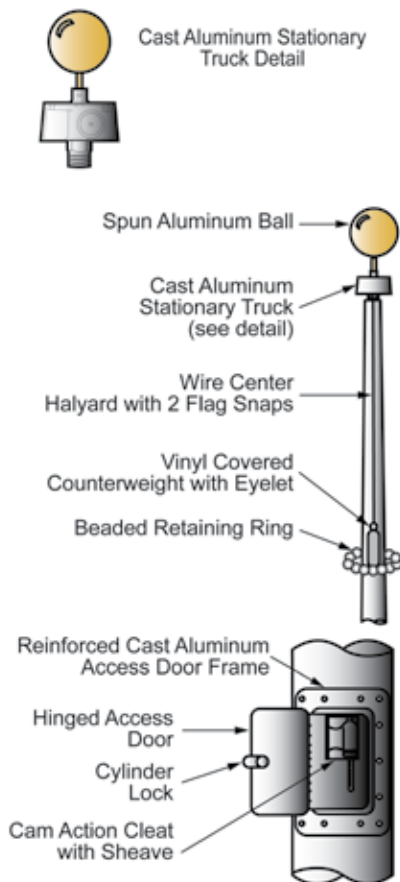

MODEL	EXPOSED HEIGHT	OVERALL LENGTH	BUTT DIA.	TOP DIA.	WALL	MAX. UNFLAGGED WIND SPEED	MAX. FLAGGED WIND SPEED	MAX. SUGGESTED FLAG SIZE	SHIPPING WEIGHT
ECXV20	20'	23'	5"	3"	.125	250 MPH	120+ MPH	5' x 8'	92 lbs
ECV20	20'	23'	5"	3"	.188	315 MPH	120+ MPH	5' x 8'	118 lbs.
ECXV25	25'	27'	5"	3"	.125	144 MPH	104 MPH	5' x 8'	113 lbs.
ECXAV25	25'	27'	5"	3"	.156	192 MPH	117 MPH	5' x 8'	123 lbs.
ECV25	25'	27'	6"	3 1/2"	.188	222 MPH	120+ MPH	5' x 8'	160 lbs.
ECXV30	30'	33'	5"	3"	.125	110 MPH	75 MPH	5' x 8'	128 lbs.
ECXAV30	30'	33'	5"	3"	.156	119 MPH	91 MPH	5' x 8'	138 lbs
ECAV30	30'	33'	6"	3 1/2"	.156	191 MPH	117 MPH	5' x 8'	185 lbs.
ECV30	30'	33'	6"	3 1/2"	.188	221 MPH	120+ MPH	5' x 8'	195 lbs.
ECSAV35*	35'	38 1/2'	5"	3"	.188	104 MPH	86 MPH	6' x 10'	160 lbs.
ECXV35	35'	38 1/2'	6"	3 1/2"	.156	122 MPH	91 MPH	6' x 10'	190 lbs.
ECAV35	35'	38 1/2'	7"	3 1/2"	.156	179 MPH	117 MPH	6' x 10'	245 lbs.
ECV35	35'	38 1/2'	7"	3 1/2"	.188	200 MPH	120 MPH	6' x 10'	255 lbs.
ECXV40	40'	44'	7"	3 1/2"	.156	125 MPH	91 MPH	8' x 12'	267 lbs.
ECAV40	40'	44'	8"	3 1/2"	.156	171 MPH	110 MPH	8' x 12'	300 lbs.
ECV40	40'	44'	8"	3 1/2"	.188	195 MPH	120 MPH	8' x 12'	317 lbs.

*Increased wall thickness for greater strength. **→ All flagpole models marked with an asterisk (*) are now available in both one and two section styles; please specify when placing your order. If not specified, one section pole(s) will be shipped. Add 10% to the pricing below for two section style flagpoles.**

Add $100.00 for a revolving truck on any Vanguard Flagpole.

SATIN

MODEL	ITEM #	1-2	3-6	7+
ECXV20	320409	$1,200	$1,130	$1,080
ECV20	320410	1,400	1,330	1,250
ECXV25	320411	1,340	1,270	1,200
ECXAV25	320412	1,520	1,440	1,350
ECV25	320413	1,980	1,880	1,780
ECXV30*	320414	1,460	1,400	1,320
ECXAV30*	320415	1,650	1,580	1,490
ECAV30	320416	1,920	1,820	1,720
ECV30	320417	2,040	1,940	1,830
ECSAV35	320418	1,880	1,780	1,680
ECXV35	320419	2,040	1,940	1,830
ECAV35	320420	2,300	2,180	2,070
ECV35	320421	2,620	2,490	2,360
ECXV40	320422	2,900	2,770	2,610
ECAV40	320423	3,320	3,160	2,980
ECV40	320424	3,570	3,390	3,210

BRONZE ANODIZED

MODEL	ITEM #	1-2	3-6	7+
ECXV20	320441	$1,460	$1,390	$1,310
ECV20	320442	1,670	1,590	1,500
ECXV25	320443	1,630	1,550	1,470
ECXAV25	320444	1,820	1,730	1,630
ECV25	320445	2,250	2,140	2,020
ECXV30*	320446	1,790	1,710	1,610
ECXAV30*	320447	1,990	1,900	1,800
ECAV30	320448	2,300	2,180	2,070
ECV30	320449	2,440	2,310	2,190
ECSAV35	320450	2,260	2,150	2,030
ECXV35	320451	2,490	2,360	2,230
ECAV35	320452	2,820	2,670	2,530
ECV35	320453	3,150	2,990	2,840
ECXV40	320454	3,500	3,330	3,140
ECAV40	320455	4,000	3,790	3,590
ECV40	320456	4,260	4,050	3,830

CLEAR ANODIZED

MODEL	ITEM #	1-2	3-6	7+
ECXV20	320425	$1,410	$1,350	$1,280
ECV20	320426	1,640	1,560	1,480
ECXV25	320427	1,580	1,510	1,420
ECXAV25	320428	1,770	1,690	1,590
ECV25	320429	2,220	2,100	1,990
ECXV30*	320430	1,740	1,650	1,560
ECXAV30*	320431	1,940	1,830	1,740
ECAV30	320432	2,280	2,160	2,040
ECV30	320433	2,400	2,270	2,150
ECSAV35	320434	2,220	2,100	1,990
ECXV35	320435	2,440	2,310	2,190
ECAV35	320436	2,720	2,600	2,440
ECV35	320437	3,050	2,900	2,740
ECXV40	320438	3,410	3,250	3,070
ECAV40	320439	3,880	3,700	3,500
ECV40	320440	4,170	3,950	3,750

BLACK ANODIZED

MODEL	ITEM #	1-2	3-6	7+
ECXV20	320457	$1,510	$1,420	$1,350
ECV20	320458	1,720	1,620	1,530
ECXV25	320459	1,710	1,610	1,520
ECXAV25	320460	1,900	1,790	1,700
ECV25	320461	2,340	2,220	2,090
ECXV30*	320462	1,870	1,780	1,690
ECXAV30*	320463	2,070	1,970	1,860
ECAV30	320464	2,420	2,290	2,180
ECV30	320465	2,540	2,430	2,300
ECSAV35	320466	2,360	2,240	2,120
ECXV35	320467	2,620	2,480	2,350
ECAV35	320468	2,940	2,790	2,650
ECV35	320469	3,280	3,120	2,940
ECXV40	320470	3,650	3,470	3,280
ECAV40	320471	4,170	3,950	3,750
ECV40	320472	4,420	4,200	3,980

Read Carefully