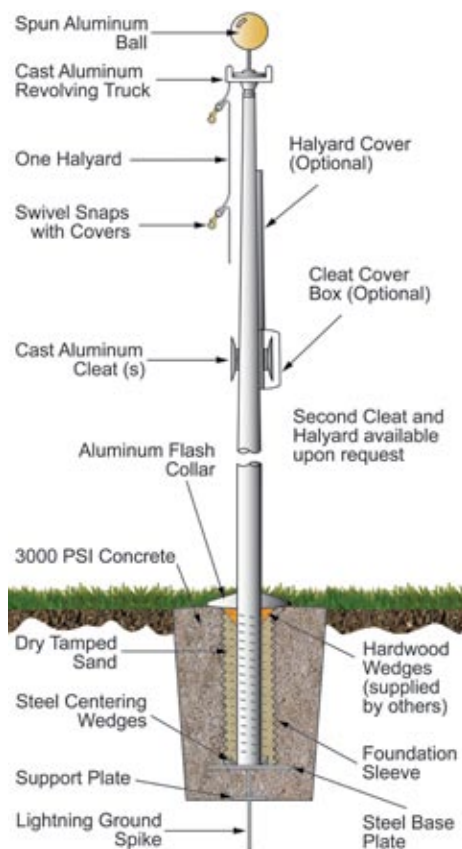

OUTDOOR FLAGPOLES

ECONOMY EXTRA SERIES

External Halyard Ground Set Cone Tapered Aluminum Flagpoles

STANDARD ACCESSORIES

- Gold anodized aluminum ball ornament
- Cast aluminum revolving truck w/pulley
- Solid braided polypropylene halyard
- Swivel flag snaps w/vinyl snap covers
- Cast aluminum cleat with mounting screws
- Spun aluminum flash collar
- Galvanized steel foundation sleeve

MODEL	EXPOSED HEIGHT	OVERALL LENGTH	BUTT DIA.	TOP DIA.	WALL	MAX. UNFLAGGED WIND SPEED	MAX. FLAGGED WIND SPEED	MAX. SUGGESTED FLAG SIZE	SHIPPING WEIGHT
ECX20	20'	23'	5"	3"	.125	255 MPH	120+ MPH	5' x 8'	92 lbs
ECX25	25'	27'	5"	3"	.125	137 MPH	105 MPH	5' x 8'	113 lbs.
ECX30	30'	33'	5"	3"	.125	104 MPH	85 MPH	5' x 8'	128 lbs.
ECX35	35'	38½'	6"	3½"	.156	119 MPH	91 MPH	6' x 10'	190 lbs.
ECX40	40'	44'	7"	3½"	.156	122 MPH	91 MPH	8' x 12'	267 lbs.
ECX50	50'	55'	8"	3½"	.188	118 MPH	90 MPH	10' x 15'	360 lbs
ECX60	60'	66'	10"	4"	.188	122 MPH	90 MPH	12' x 18'	520 lbs.
ECX70	70'	77'	10"	4"	.312	127 MPH	91 MPH	15' x 25'	695 lbs.

All flagpole models marked with an asterisk (*) are now available in both one and two section styles; please specify when placing your order. If not specified, one section pole(s) will be shipped. **Add 10% to the pricing below for two section style flagpoles.**

SATIN

MODEL	ITEM #	1-2	3-6	7+
ECX20	320193	$950	$910	$850
ECX25	320194	1,010	950	900
ECX30*	320195	1,130	1,080	1,010
ECX35*	320196	1,730	1,640	1,540
ECX40	320197	2,610	2,480	2,340
ECX50	320198	3,700	3,510	3,320
ECX60	320199	5,360	5,180	4,820
ECX70	320200	8,600	8,170	7,730

CLEAR ANODIZED

MODEL	ITEM #	1-2	3-6	7+
ECX20	320201	$1,170	$1,110	$1,060
ECX25	320202	1,250	1,190	1,110
ECX30*	320203	1,400	1,340	1,300
ECX35*	320204	2,100	1,990	1,890
ECX40	320205	3,080	2,930	2,760
ECX50	320206	4,390	4,170	3,950
ECX60	320207	6,330	6,020	5,700
ECX70	320208	9,840	9,350	8,850

Read Carefully

BRONZE ANODIZED

MODEL	ITEM #	1-2	3-6	7+
ECX20	320209	$1,200	$1,140	$1,080
ECX25	320210	1,280	1,220	1,150
ECX30*	320211	1,420	1,360	1,280
ECX35*	320212	2,160	2,050	1,930
ECX40	320213	3,180	3,030	2,860
ECX50	320214	4,520	4,290	4,070
ECX60	320215	6,530	6,210	5,870
ECX70	320216	10,070	9,560	9,060

BLACK ANODIZED

MODEL	ITEM #	1-2	3-6	7+
ECX20	320217	$1,260	$1,190	$1,120
ECX25	320218	1,360	1,290	1,200
ECX30*	320219	1,530	1,460	1,370
ECX35*	320220	2,290	2,180	2,050
ECX40	320221	3,330	3,160	2,970
ECX50	320222	4,730	4,500	4,260
ECX60	320223	6,860	6,510	6,160
ECX70	320224	10,450	9,930	9,400

Add $30.00 to any of the flagpole pricing above for double cleat-double halyard flagpoles.

All poles on pages 141 through 167 can be mixed to achieve the higher quantity pricing, but shipment must be made to the same location at the same time.